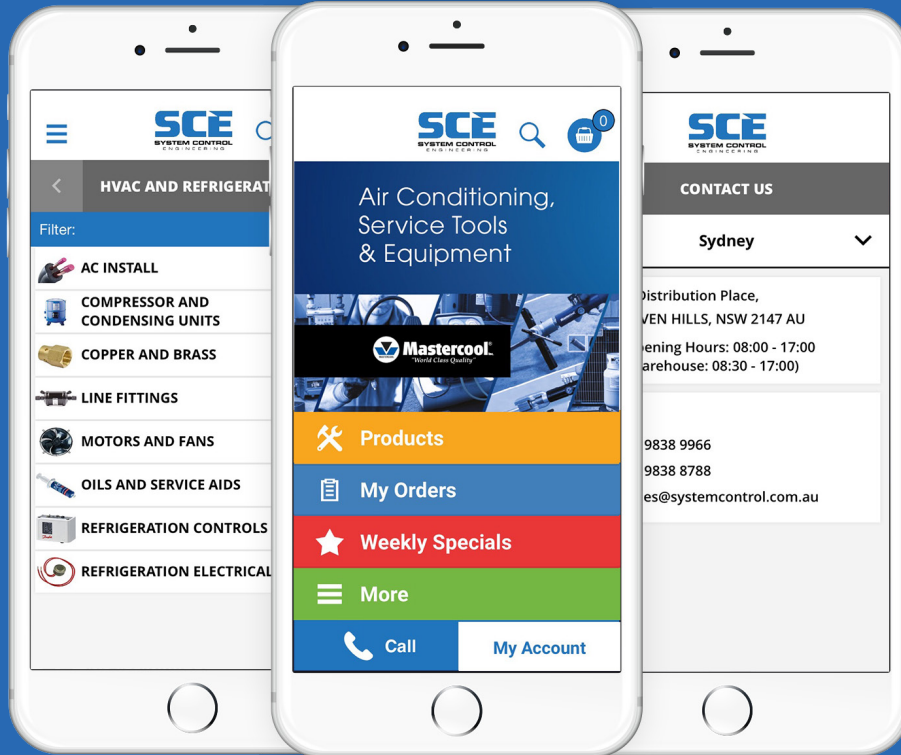

SCE

SYSTEM CONTROL
ENGINEERING

LATEST CATALOGUE RANGE
Datasheets, technical features,
test certificates, videos and more

TRACK YOUR ORDERS
Real time updates

**YOUR OWN PERSONAL
PRICE BOOK**
With volume breaks

**WEEKLY SPECIALS
& CLEARANCE LINES**

ORDER ONLINE
Store multiple destinations

**REQUEST COPIES OF
STATEMENTS & INVOICES**
Keep up to date with your
account

🔍 System Control Engineering