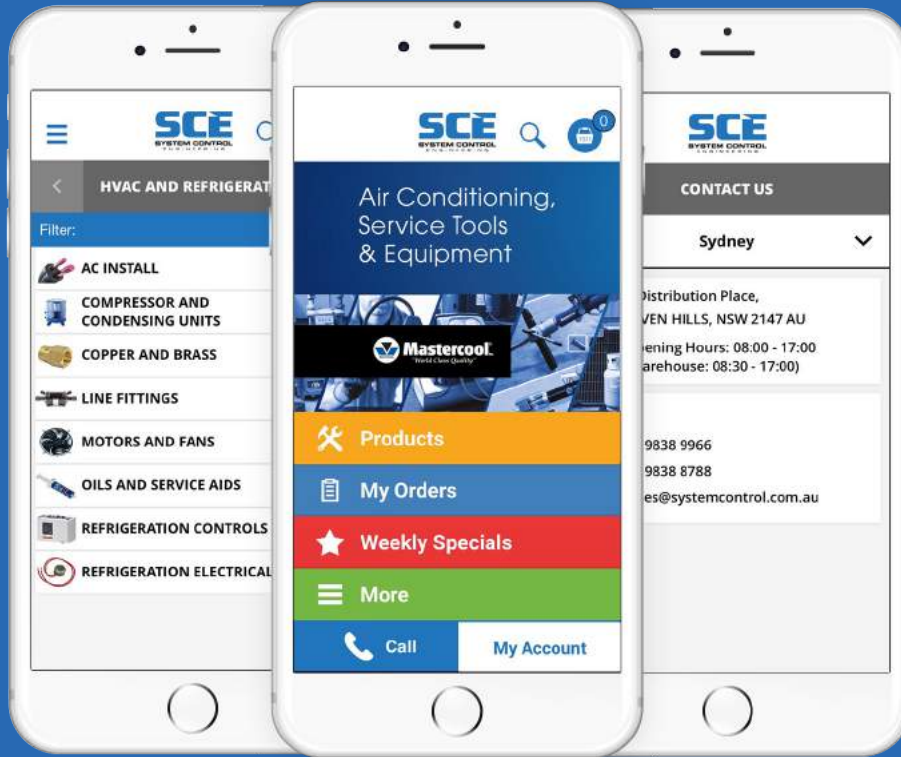

SCE

SYSTEM CONTROL
ENGINEERING

LATEST CATALOGUE RANGE

Datasheets, technical features, test certificates, videos and more

TRACK YOUR ORDERS

Real time updates

YOUR OWN PERSONAL PRICE BOOK

With volume breaks

WEEKLY SPECIALS & CLEARANCE LINES

ORDER ONLINE

Store multiple destinations

REQUEST COPIES OF STATEMENTS & INVOICES

Keep up to date with your account

🔍 System Control Engineering

Download on the
App Store

GET IT ON
Google Play